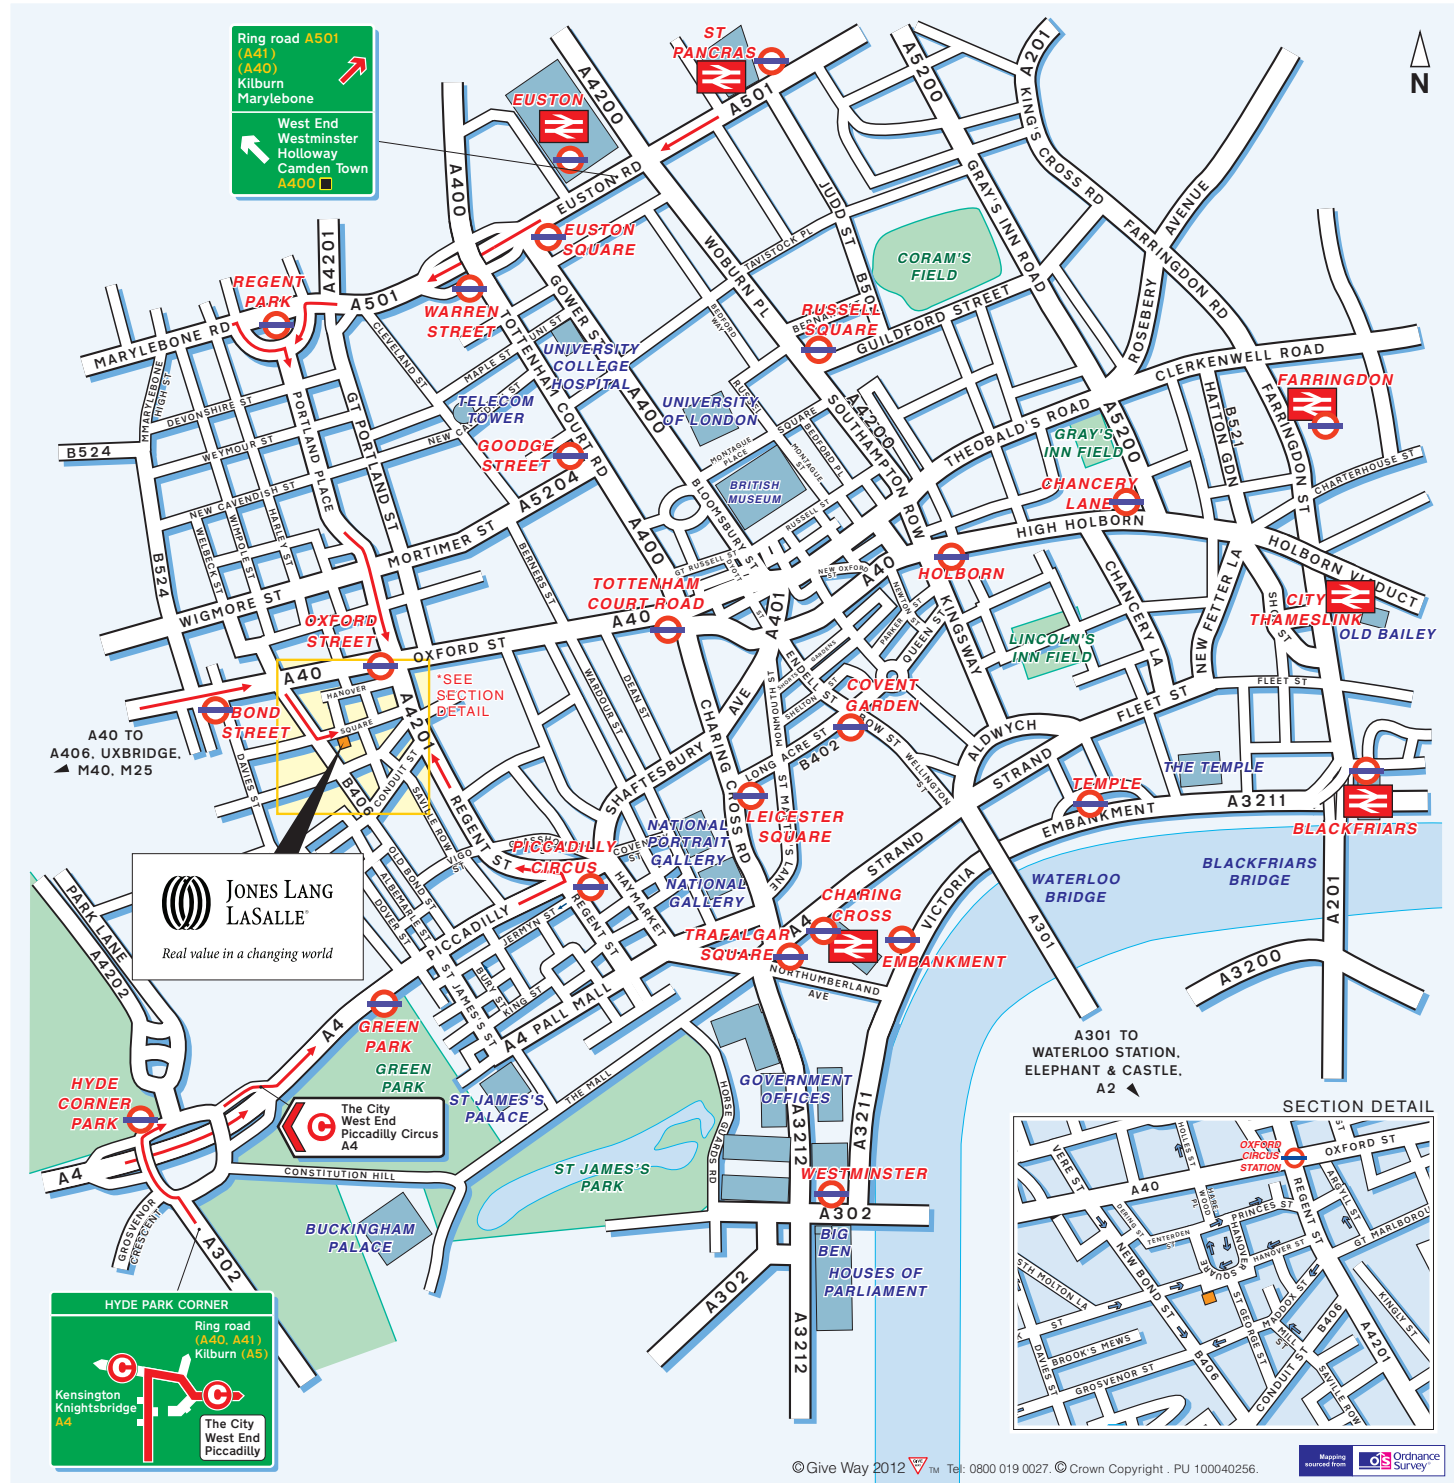

Real value in a changing world

Hanover Square Office

22 Hanover Square
London W1S 1JA

Tel: +44 (0)20 7493 6040
Fax: +44 (0)20 7408 0220
www.joneslanglasalle.co.uk

Public Transport

-  **By Underground; Oxford Street**
Approximately 5 minutes walk.
-  **By Rail; Charing Cross Station**
Approximately 10 minutes by taxi.
-  **By Air; Heathrow Airport**
Approximately 40 minutes drive.