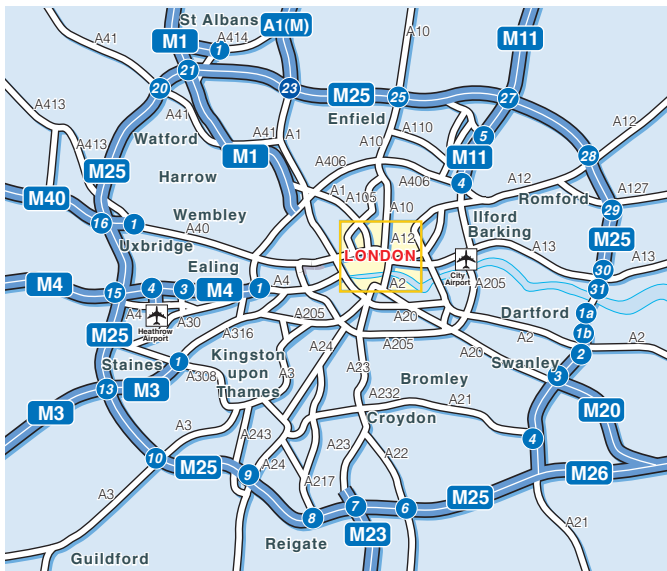

Real value in a changing world

Hanover Square Office

22 Hanover Square
London W1S 1JA

Tel: +44 (0)20 7493 6040
Fax: +44 (0)20 7408 0220
www.joneslanglasalle.co.uk

Public Transport

-  **By Underground; Oxford Street**
Approximately 5 minutes walk.
-  **By Rail; Charing Cross Station**
Approximately 10 minutes by taxi.
-  **By Air; Heathrow Airport**
Approximately 40 minutes drive.